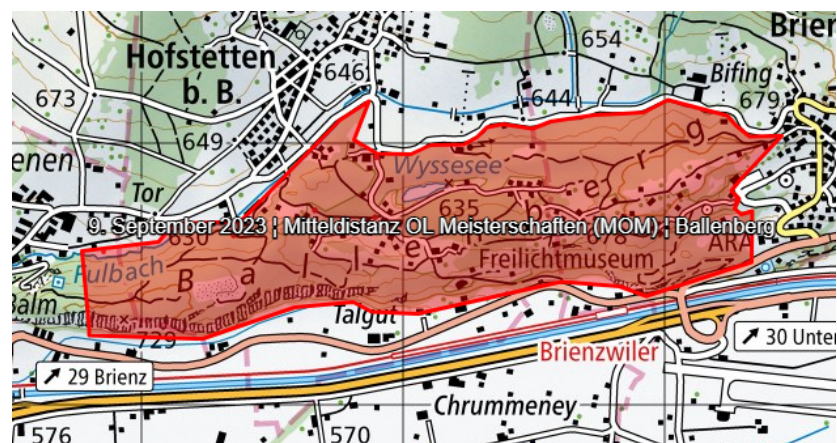

Start lists Will be available by 2 september 2023 at www.mom2023.ch

Bulletin 2 Will be available by 2 september 2023 at www.mom2023.ch

medal ceremony 15.30 in the event centre

Catering Small offer in the event centre, restaurants in the museum area

Insurance Responsibility of the participants. The organiser declines any liability as far as legally possible.

Anti doping By their registration the participants agree to the anti-doping rules of Swiss Olympic. There may be anti-doping tests in all classes. For the men's classes M20/ME and the women's classes W20/WE access to the competition is only permitted after signing the corresponding declaration athlete's agreement, (<https://www.swiss-orienteeing.ch/files/2017_Antidopingerkl%C3%A4rung_e.pdf>)

Embargoed area <https://www.swiss-orienteeing.ch/de/wettkaempfe/gelaendesperren.html>

Accommodations The region has accommodation in every price range, for more information: <https://www.brienzersee.ch/reiseziele/brienzersee/brien-z-umgebung>